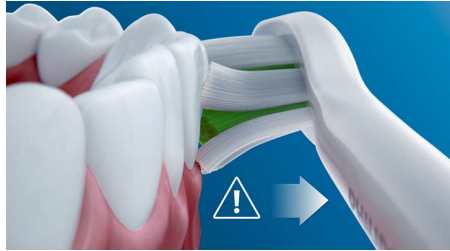

Safe and gentle

You can be sure of a safe brushing experience: our sonic technology is suitable for use with braces, fillings, crowns and veneers, and helps prevent cavities and improve gum health.

Monitor your brushing pressure