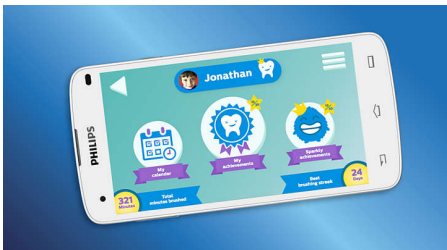

- Dynamic cleaning action drives fluid between teeth
- Rubberized brush head is designed to protect young teeth
- Preferred by dentists
- 2 brush head sizes available
- 2 Kid-friendly power modes deliver a gentle, effective clean

Highlights

Fun and educational

Kids play along with the interactive app during brush time. The Sonicare kids app coaches them into how to brush, with fun animations and rewards designed to support them as they build their routine.

Interactive Sonicare For Kids

With the Philips Sonicare For Kids toothbrush and app, children can discover how to brush properly on their own. The app syncs with your kid's sonic toothbrush via Bluetooth to show proper brushing techniques and track performance. Kids can see how well they brush, and earn exciting rewards for a job well done. Educational, and effective, 98% of parents surveyed say it's easier to get their kids to brush longer and better. It's the fun way to help kids develop healthy oral care habits that will last a lifetime.

The Sonicare Kids app is designed to make brushing easier for children. Sparkly encourages your child to brush each part of their mouth for even coverage. And the speed gradually increases to 2-minutes over time to meet dental brush time recommendations.