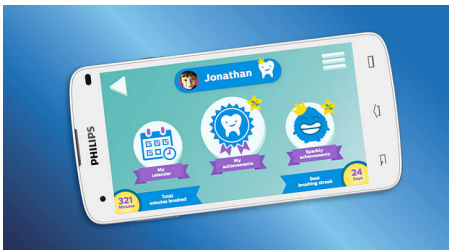

### **Provides a superior clean, protects growing smiles**

- 2 brush head sizes available
- Dynamic cleaning action drives fluid between teeth
- Rubberized brush head is designed to protect young teeth
- Preferred by dentists
- 2 Kid-friendly power modes deliver a gentle, effective clean

## Fun and educational

Kids play along with the interactive app during brush time. The Sonicare kids app coaches them into how to brush, with fun animations and rewards designed to support them as they build their routine.

## Interactive Sonicare For Kids

With the Philips Sonicare For Kids toothbrush and app, children can discover how to brush properly on their own. The app syncs with your kid's sonic toothbrush via Bluetooth to show proper brushing techniques and track performance. Kids can see how well they brush, and earn exciting rewards for a job well done. Educational, and effective, 98% of parents surveyed say it's easier to get their kids to brush longer and better. It's the fun way to help kids develop healthy oral care habits that will last a lifetime.