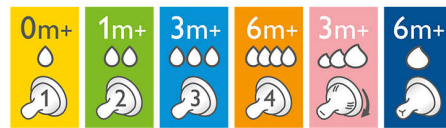

## Anti-colic valve

Anti-colic valve designed to keep air away from your baby's tummy, to help reduce colic and discomfort.

## Simple to use and clean

Wide bottle neck makes filling and cleaning easy. Only a few parts for quick and simple assembly.

## Ultra soft teat

The teat has an ultra soft texture, designed to mimic the feel of the breast.

## Choosing the right teat

The Philips Avent Natural range offers different teat softness and increasing flow rates for every development stage of your baby.