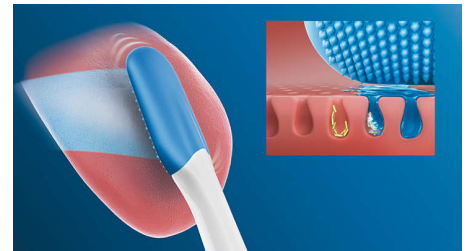

Get your tongue truly clean

To get your tongue truly clean, you need to be able to reach everywhere. Thanks to its ergonomic shape, the TongueCare+ tongue brush lets you do this in comfort. The small and flexible head makes it easy to clean away bad-breath bacteria in every nook and cranny.