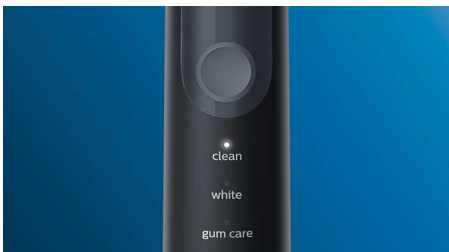

Innovative technology

- Lets you know if you're pressing too hard
- Always know when to replace your brush heads
- Philips Sonicare's advanced sonic technology
- Connects smart brush handle and smart brush heads

Optimize your brushing

- Choose from three modes

Highlights

Naturally whiter teeth

Click on the W2 Optimal White brush head to remove surface stains and reveal a whiter smile. With its densely packed central stainremoval bristles, it's clinically proven to whiten teeth in just one week.

Improves gum health

Densely-packed, high-quality bristles give you an extra gentle brushing to remove plaque along the gumline to improve gum health up to 100% more than a manual toothbrush. And, the specially curved power tip makes reaching the teeth at the back of your mouth a breeze.

Three modes

This toothbrush allows you to customize your brushing to your own needs, with a choice of three modes. Clean mode is standard for superior cleaning. White is the ideal mode for removing surface stains. And Gum Care mode