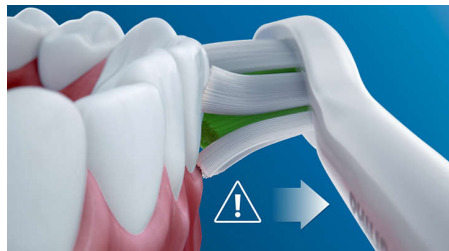

adds an extra minute of reduced-power brushing, so you can gently massage your gums.

Safe and gentle

You can be sure of a safe brushing experience: our sonic technology is suitable for use with braces, fillings, crowns, and veneers, and helps prevent cavities and improve gum health.

Philips Sonicare technology

Philips Sonicare's advanced sonic technology pulses water between teeth, and its brush strokes break up plaque and sweep it away for an exceptional daily clean.

Monitor your brushing pressure