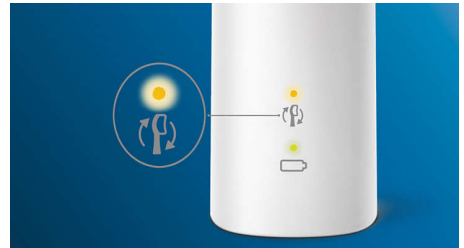

BrushSync replacement reminder

All brush heads wear out over time. But our BrushSync technology tracks how long you've been using your brush head for, and how hard you've been brushing. When it's time to replace it, a light on your handle and a short beep will let you know. That way, you can be sure your brush head is doing a good job.