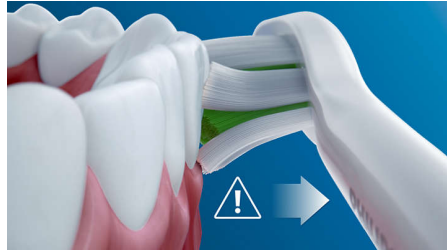

Too much pressure?

You may not notice if you're brushing too hard, but pressure sensor on your electric toothbrush will. If you start taking it out on your gums, the toothbrush will make a pulsing sound as a reminder to ease off on the pressure.