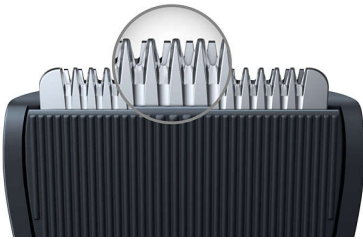

Precision Trim for every length

10 length settings with a single comb

Style your beard the way you want with this beard trimmer. Precision from as short as 1mm up to 10mm.

Easy to use

- Simple maintenance
- Maintenance-free blades
- Lithium Ion rechargeable battery with 90 minutes run time
- Warranty for purchase protection
- Up to 90 minutes of cordless use after 10 hours charge

Skin-friendly performance

- Rounded tips for smooth skin contact

Precision

- Self sharpening steel blades
- The zoom wheel technology provides precision length settings

Highlights

Self sharpening steel blades

Self sharpening steel blades are designed to effectively cut each hair perfectly, preventing skin irritation.

Skin friendly steel blades

Blades stay extra-sharp to always cut hairs neatly and effectively, but have rounded blade tips and combs to prevent irritation.

Built in 10 length settings

Blades stay extra-sharp to always cut hairs neatly and effectively, but have rounded blade tips and combs to prevent irritation.

Lithium Ion battery

Up to 90 minutes run time with 10 hours charge. Corded and cordless use. Can use while charging.