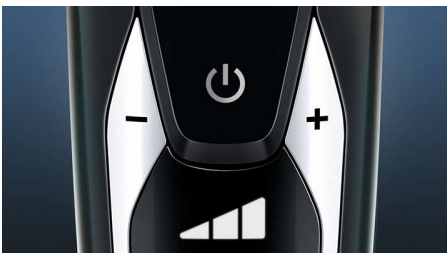

Personal Comfort Settings

Choose between normal or sensitive to create a shaving experience that best suits your skin. If you're in a hurry, select the fast setting to save some time.