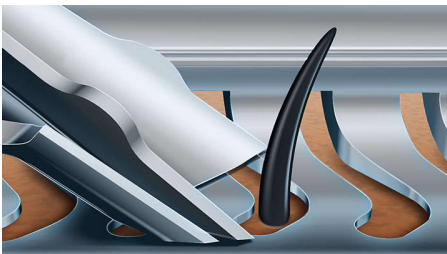

### Designed for perfection

- The shaving system that gets 30% closer
- Shaving heads move in 8 directions for a smoother result

## Contour Detect Technology

The Philips shaver is an electric shaver that delivers our closest shave ever\*. Its Contour Detect technology gently follows your facial contours to capture 20% more hairs\* in a single pass.

## V-Track Precision Blades

Not only do the V-Track Precision Blades give you a super-smooth shave that's 30% closer\*, they're also self-sharpening for continued results day after day.