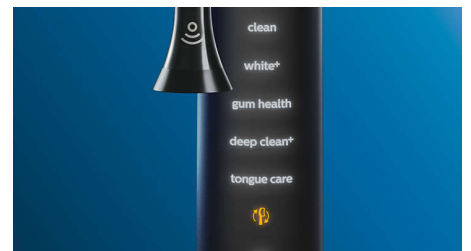

Too much pressure?

You might not notice when you brush too hard, but your DiamondClean Smart will. If you use too much pressure, the light ring on the end of your handle will flash. This is a gentle reminder to ease off the pressure and let your brush head do the work. 7 out of 10 people found that this feature helped them to become a better brusher.

Easy does it

With an electric toothbrush, you let the brush do the work. We've built a scrubbing sensor into your handle as a gentle reminder to reduce scrubbing. This way, you can improve your technique and get a gentler, more effective clean.

BrushSync mode pairing

Wondering which mode and intensity you should use? Wonder no longer. A microchip in your brush head tells your DiamondClean Smart which one you're using. So if you click on a gum-care brush head, for example, your toothbrush knows to select the optimal mode and intensity to provide gentle yet effective care for your gums. All you need to do is to press the power button.