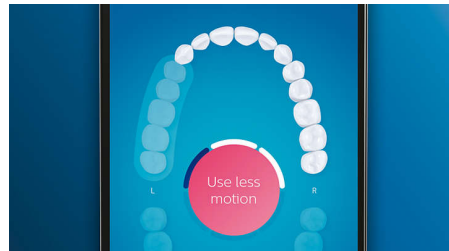

Never miss a spot

The Philips Sonicare app lets you know when you've achieved a thorough clean and coaches you to be a better, more mindful brusher.