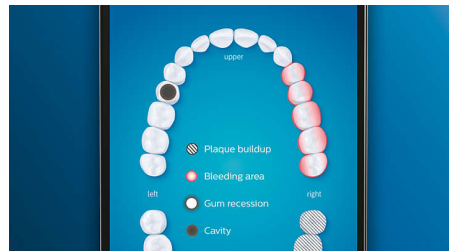

Whiter teeth, fast

Click on the W3 Premium White brush head to remove surface stains and reveal your whitest smile. With its densely packed central stain removal bristles, it's clinically proven to remove up to 100% more stains in just three days.**

TongueCare+ tongue brush

Click on the TongueCare+ tongue brush to gently remove odour-causing bacteria from the pores of your tongue. Its 240 specially designed MicroBristles get between all your tongue's ridges and grooves to remove bacteria and debris that lead to bad breath. Team with our antibacterial BreathRx tongue spray for superior cleaning and super-fresh breath.

Never miss a spot

The Philips Sonicare app lets you know when you've achieved a thorough clean and coaches you to be a better, more mindful brusher.

Focus areas and goal-setting

Any trouble areas your dentist has pointed out? We'll highlight them on your in-app 3D mouth map and remind you to pay extra attention to these areas.

Too much pressure?

You might not notice when you brush too hard, but your DiamondClean Smart will. If you use too much pressure, the light ring on the end of your handle will flash. This is a gentle reminder to ease off the pressure and let your brush head do the work. 7 out of 10 people found that this feature helped them to become a better brusher.