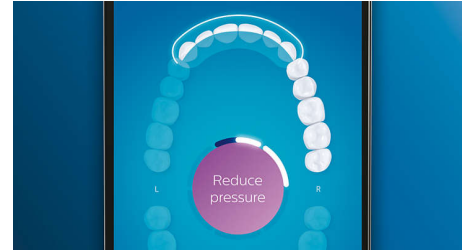

Never miss a spot

The Philips Sonicare app lets you know when you've achieved a thorough clean and coaches you to be a better, more mindful brusher.

Focus areas and goal-setting

Any trouble areas your dentist has pointed out? We'll highlight them on your in-app 3D mouth map and remind you to pay extra attention to these areas.

Too much pressure?

You might not notice when you brush too hard, but your DiamondClean Smart will. If you use too much pressure, the light ring on the end of your handle will flash. This is a gentle reminder to ease off the pressure and let your brush head do the work. 7 out of 10 people found that this feature helped them to become a better brusher.