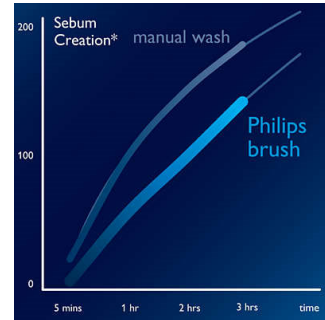

oil-control cleansing brush
Super Soft

Specifications

SmartClick attachment

- Fits product type: Shaver series 9000 (S9xxx), Shaver series 7000 (S7xxx), SensoTouch 3D (RQ12xx), SensoTouch 2D (RQ11xx), arcitec (RQ10xx)

Accessories

- Maintenance: Protective cap

Design

- Colour: Black
- Finishing: High-gloss chrome ring

Ease of use

- Cleaning: Washable

RQ585/50

Highlights

Oil-control brush head

The rotating brush, which you use in combination with your own daily cleansing products, gives a longer-lasting oil-control effect, which contributes to healthy-looking skin.

SmartClick

Simply click the brush onto your own Philips-compatible shaver* and cleanse your face