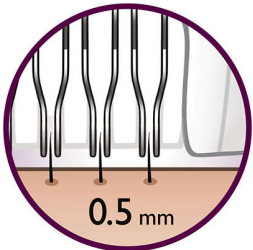

Skin comfort

- Exfoliate in between epilation sessions
- Sooth your skin with the ice glove for a gentle epilation
- This epilation system removes hair as short as 0.5 mm

Optimal ease of use

- Hair lift & massage attachment
- Choose the right speed according to your needs
- Fully washable epilation head for better hygiene
- Shaves, trims and contours sensitive body parts

Ice glove

The ice glove with soothing properties relaxes your skin directly after epilation and minimizes irritation

Two speed settings

This epilator has two speed settings. Speed 1 for extra gentle epilation and speed 2 for extra efficient epilation

Hair lift & massage attachment

Lifts even the short hairs for an extra close epilation and relaxes your skin for a gentler hair removal at the same time.

Shaving head with bikini trim

Shaving head attachment perfectly follows contours of your bikini line or underarms for a close and smooth shave. Comes with additional comb to cut longer hairs before epilation or to trim your bikini area.

Washable epilation head

The head can be detached and cleaned under running water for better hygiene

Hypo-allergenic

Additionally the hypo-allergenic discs assure an optimal hygiene.

Specifications

Sound level