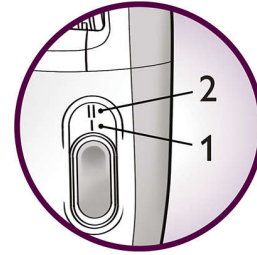

Skin comfort

- Exfoliate in between epilation sessions
- Sooth your skin with the ice glove for a gentle epilation
- This epilation system removes hair as short as 0.5 mm

Optimal ease of use

- Hair lift & massage attachment
- Choose the right speed according to your needs
- Fully washable epilation head for better hygiene
- Shaves, trims and contours sensitive body parts

Ice glove

The ice glove with soothing properties relaxes your skin directly after epilation and minimizes irritation

Two speed settings

This epilator has two speed settings. Speed 1 for extra gentle epilation and speed 2 for extra efficient epilation

Hair lift & massage attachment

Lifts even the short hairs for an extra close epilation and relaxes your skin for a gentler hair removal at the same time.

Shaving head with bikini trim

Shaving head attachment perfectly follows contours of your bikini line or underarms for a close and smooth shave. Comes with additional comb to cut longer hairs before epilation or to trim your bikini area.