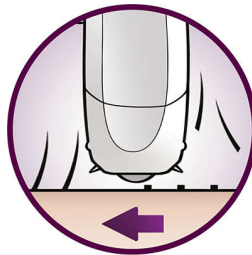

Skin comfort

- Exfoliate in between epilation sessions
- Sooth your skin with the ice glove for a gentle epilation
- This epilation system removes hair as short as 0.5 mm

Optimal ease of use

- Hair lift & massage attachment
- Choose the right speed according to your needs
- Fully washable epilation head for better hygiene
- Shaves, trims and contours sensitive body parts

Ice glove

The ice glove with soothing properties relaxes your skin directly after epilation and minimizes irritation

Two speed settings

This epilator has two speed settings. Speed 1 for extra gentle epilation and speed 2 for extra efficient epilation

Hair lift & massage attachment

Lifts even the short hairs for an extra close epilation and relaxes your skin for a gentler hair removal at the same time.

Shaving head with bikini trim

Shaving head attachment perfectly follows contours of your bikini line or underarms for a close and smooth shave. Comes with additional comb to cut longer hairs before epilation or to trim your bikini area.

Washable epilation head

The head can be detached and cleaned under running water for better hygiene

Hypo-allergenic

Additionally the hypo-allergenic discs assure an optimal hygiene.

Specifications

Sound level