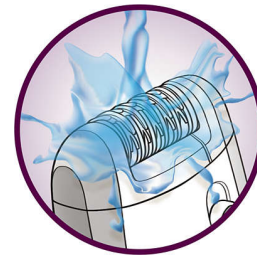

Skin comfort

- Exfoliate in between epilation sessions
- Sooth your skin with the ice glove for a gentle epilation
- This epilation system removes hair as short as 0.5 mm

Optimal ease of use

- Hair lift & massage attachment
- Choose the right speed according to your needs
- Fully washable epilation head for better hygiene
- Shaves, trims and contours sensitive body parts

Ice glove

The ice glove with soothing properties relaxes your skin directly after epilation and minimizes irritation

Two speed settings

This epilator has two speed settings. Speed 1 for extra gentle epilation and speed 2 for extra efficient epilation

Hair lift & massage attachment

Lifts even the short hairs for an extra close epilation and relaxes your skin for a gentler hair removal at the same time.

Shaving head with bikini trim

Shaving head attachment perfectly follows contours of your bikini line or underarms for a close and smooth shave. Comes with additional comb to cut longer hairs before epilation or to trim your bikini area.

Washable epilation head

The head can be detached and cleaned under running water for better hygiene

Hypo-allergenic

Additionally the hypo-allergenic discs assure an optimal hygiene.

Specifications

Sound level