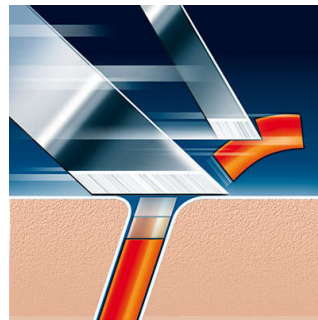

HQ242, 6940LC, HQ386, HQ6640\HQ6605, HQ5813, HQ4626, HQ3860, HQ5426, HQ362, 6853XL, HQ284, HQ406, 6856XL, HQ6843, HQ4607, HQ4608, HQ384, HQ4870, HQ6695, HQ41, HQ6849, HQ6853, 6613X, HQ4890, 4414LC, HQ6874, HQ360, HQ468, HQ340, HQ6617, HQ6405, HQ4821, HQ4630, HQ222, HQ202, 5812XL, 4608X, 4606X, HQ481, 6843XL, HQ6859, HQ852, HQ460, HQ42, HQ6950, HQ6940, HS890, HQ4810, HQ5401, HQ6424, HQ4851, HQ4805, HQ4601, HQ4441, HQ4425, HQ420, HQ342, HQ300, 6616X, 4825XL, HQ444, HQ441, HQ6879, HQ6613, HQ802, HQ801, HQ6941, HQ6990, HS990, HS930, HQ4850, HQ486, HQ6696, HQ6831, HS 190, HQ4411, HQ4405, HQ482, HQ5421, HQ5625, HQ4625, HQ4609, HQ341, HQ304, HQ302, HQ240, HQ10, 6844XL, 6615X, 4807XL, 4605X, 4603X, 4602X, 4417LC, HQ404, HQ130, HQ6920

- Skjærehoder per pakke: 1

HQ55/11

Høydepunkter

Super Lift & Cut®-teknologi

Dobbelt knivsystem på Philips-barbermaskinen: den første kniven løfter skjegget, og den andre kniven kutter, for en komfortabel og tett barbering.