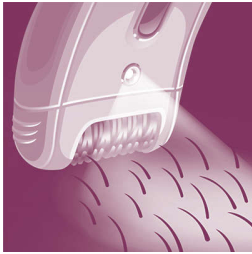

Comfortable epilation

- Up to 40 minutes wirefree epilation, quick 1-hour recharge
- Washable epilation head for optimal hygiene
- Active massaging system stimulates and soothes the skin

Active vibrating hairlift system primes hairs

- Active hairlifter vibrates and removes even flat-lying hairs

Efficient epilation for long lasting smoothness

- Opti-light reveals even the finest hair
- Curved head follows every contour of your body
- Pressure control gives you always the ideal epilation speed
- Hypo allergenic textured ceramic discs gently remove hairs

Highlights

Cordless

Epilate anywhere with this cordless epilator. Up to 40 minutes wirefree epilation, quick 1-hour recharge.

Opti-light

Built in Opti-light reveals tiny, fine hairs clearly

Washable epilation head

This epilator has a washable epilation head. The head can be detached and cleaned under running water for better hygiene

Active hairlift&vibrate system

Active hairlifter vibrates and removes even flat-lying hairs