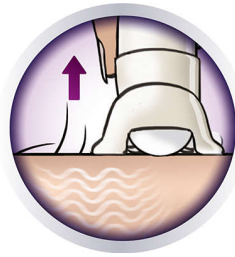

- Active hairlifter vibrates and removes even flat-lying hairs

Efficient epilation for long lasting smoothness

- Opti-light reveals even the finest hair
- Curved head follows every contour of your body
- Pressure control gives you always the ideal epilation speed
- Hypo allergenic textured ceramic discs gently remove hairs

Highlights

Cordless

Epilate anywhere with this cordless epilator. Up to 40 minutes wirefree epilation, quick 1-hour recharge.

Opti-light

Built in Opti-light reveals tiny, fine hairs clearly

Washable epilation head

This epilator has a washable epilation head. The head can be detached and cleaned under running water for better hygiene

Active hairlift&vibrate system

Active hairlifter vibrates and removes even flat-lying hairs

Active massaging system

Active massaging system stimulates and soothes the skin

Body contouring head

Curved head follows every contour of your body

Hypo-allergenic ceramic discs

Gently grip and remove finest hairs