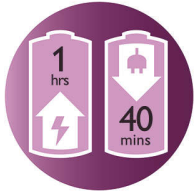

Highlights

Cordless

Epilate anywhere with this cordless epilator. Up to 40 minutes wirefree epilation, quick 1-hour recharge.