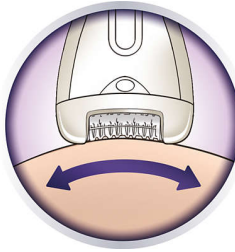

This epilator has a washable epilation head. The head can be detached and cleaned under running water for better hygiene

Active hairlift&vibrate system

Active hairlifter vibrates and removes even flat-lying hairs

Active massaging system

Active massaging system stimulates and soothes the skin

Body contouring head

Curved head follows every contour of your body

Hypo-allergenic ceramic discs

Gently grip and remove finest hairs

Pressure control

Pressure control gives you always the ideal epilation speed

Specifications

Comfortable epilation

Cordless
Two speed settings

Fast epilation, long lasting

Active hair lifter

Technical facts