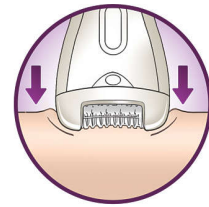

This epilator has a washable epilation head. The head can be detached and cleaned under running water for better hygiene

Active hairlift&vibrate system

Active hairlifter vibrates and removes even flat-lying hairs

Active massaging system

Active massaging system stimulates and soothes the skin

Body contouring head

Curved head follows every contour of your body

Hypo-allergenic ceramic discs

Gently grip and remove finest hairs

Pressure control

Pressure control gives you always the ideal epilation speed

Specifications

Comfortable epilation

Cordless
Two speed settings

Fast epilation, long lasting

Active hair lifter

Technical facts