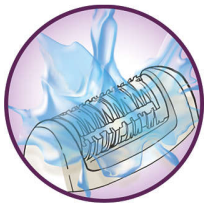

- Active hairlifter vibrates and removes even flat-lying hairs

Efficient epilation for long lasting smoothness

- Opti-light reveals even the finest hair
- Curved head follows every contour of your body
- Pressure control gives you always the ideal epilation speed
- Hypo allergenic textured ceramic discs gently remove hairs

Highlights

Cordless

Epilate anywhere with this cordless epilator. Up to 40 minutes wirefree epilation, quick 1-hour recharge.

Opti-light

Built in Opti-light reveals tiny, fine hairs clearly

Washable epilation head

This epilator has a washable epilation head. The head can be detached and cleaned under running water for better hygiene

Active hairlift&vibrate system

Active hairlifter vibrates and removes even flat-lying hairs

Active massaging system

Active massaging system stimulates and soothes the skin

Body contouring head

Curved head follows every contour of your body

Hypo-allergenic ceramic discs

Gently grip and remove finest hairs