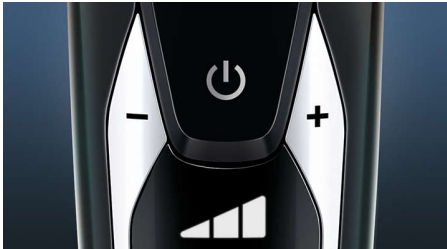

Personal comfort settings

Choose between 3 modes to customize your shave: Sensitive – for a gentle, yet thorough shave. Normal – for a thorough, everyday shave. Fast – for a quick shave that saves you time.