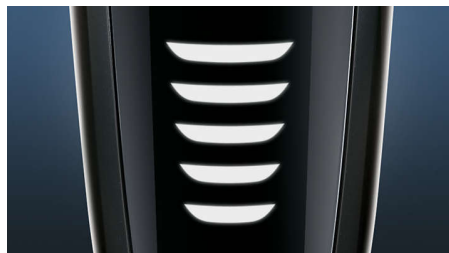

Aquatec Wet & Dry

Choose how you prefer to shave. With the Aquatec Wet & Dry seal, you can opt for a quick yet comfortable dry shave. Or you can shave wet – with gel or foam – even under the shower.

SmartClick beard styler

Change your look with the SmartClick Beard Styler attachment. Choose from 5 length settings to create anything from a perfect stubble look to a short, neatly trimmed beard. Rounded tips and combs are designed to prevent skin irritation.

5 level LED display

You can easily see how much power is left with the 5-level LED display. Your Philips close shaver will not only tell you when it's time to charge, it has indicators for locking, cleaning and replacing the head.