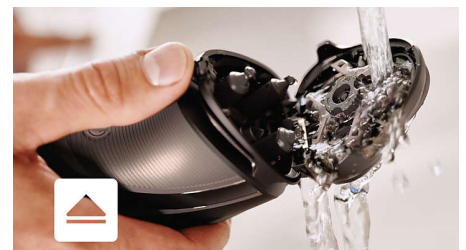

OneTouch Open

Simply pop the heads open, and rinse thoroughly under the tap.