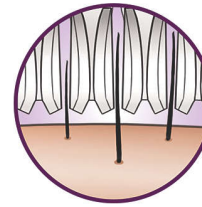

Opti-light

Built in Opti-light reveals tiny, fine hairs clearly

Optimal performance cap

The pivoting movement of the performance cap helps you to keep the epilator in the ideal angle for optimal results

Shave, trim and style

Shave, trim and contour for ultra close and smooth results

Unique hairlift&vibrate system

Unique hairlif&vibrate system uses subtle vibrations to lift fine hairs, making it easy to remove them

Washable epilation head

This epilator has a washable epilation head. The head can be detached and cleaned under running water for better hygiene

High performance discs

Textured high performance ceramic discs avoid even finest hair slipping through