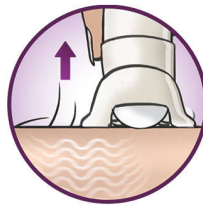

Highlights

Extra wide head

Extra wide epilation head encounters and removes more hair in one stroke for long lasting and super smooth results in minutes

Gentleness system

Gently vibrating massage bar stimulates and soothes the skin for a pleasant epilation process

Opti-light

Built in Opti-light reveals tiny, fine hairs clearly

Optimal performance cap

The pivoting movement of the performance cap helps you to keep the epilator in the ideal angle for optimal results

Shave, trim and style

Shave, trim and contour for ultra close and smooth results

Unique hairlift&vibrate system

Unique hairlif&vibrate system uses subtle vibrations to lift fine hairs, making it easy to remove them

Washable epilation head

This epilator has a washable epilation head. The head can be detached and cleaned under running water for better hygiene

High performance discs

Textured high performance ceramic discs avoid even finest hair slipping through