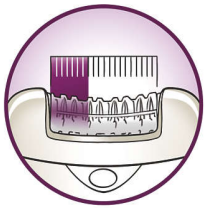

Comfortable epilation

- Vibrating massage bar stimulates and soothes the skin
- Washable epilation head for optimal hygiene

Precious solutions for precious body parts

- Shave, trim and contour for ultra close and smooth results

Efficient epilation for long lasting smoothness

- Extra wide head removes more hair in one stroke
- High performance discs gently remove even finest hairs
- Opti-light reveals even the finest hair
- Optimal performance cap pivots for optimal skin contact
- Active hairlifter lifts and removes even flat lying hair

Highlights

Extra wide head

Extra wide epilation head encounters and removes more hair in one stroke for long lasting and super smooth results in minutes

Gentleness system

Gently vibrating massage bar stimulates and soothes the skin for a pleasant epilation process

This epilator has a washable epilation head. The head can be detached and cleaned under running water for better hygiene

High performance discs

Textured high performance ceramic discs avoid even finest hair slipping through