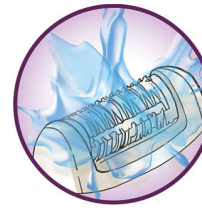

Opti-light

Built in Opti-light reveals tiny, fine hairs clearly

Optimal performance cap

The pivoting movement of the performance cap helps you to keep the epilator in the ideal angle for optimal results

Shave, trim and style

Shave, trim and contour for ultra close and smooth results

Unique hairlift&vibrate system

Unique hairlif&vibrate system uses subtle vibrations to lift fine hairs, making it easy to remove them

Washable epilation head

This epilator has a washable epilation head. The head can be detached and cleaned under running water for better hygiene

High performance discs

Textured high performance ceramic discs avoid even finest hair slipping through