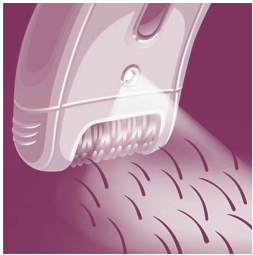

Highlights

Extra wide head

Extra wide epilation head encounters and removes more hair in one stroke for long lasting and super smooth results in minutes

Gentleness system

Gently vibrating massage bar stimulates and soothes the skin for a pleasant epilation process

Opti-light

Built in Opti-light reveals tiny, fine hairs clearly

Optimal performance cap

The pivoting movement of the performance cap helps you to keep the epilator in the ideal angle for optimal results

Shave, trim and style

Shave, trim and contour for ultra close and smooth results

Unique hairlift&vibrate system

Unique hairlif&vibrate system uses subtle vibrations to lift fine hairs, making it easy to remove them

Washable epilation head

This epilator has a washable epilation head. The head can be detached and cleaned under running water for better hygiene

High performance discs

Textured high performance ceramic discs avoid even finest hair slipping through