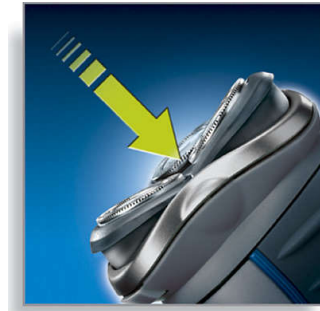

Reflex Action system

Automatically adjusts to every curve of your face and neck.