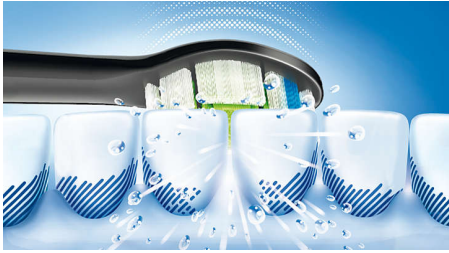

Designed around you

- Dual Charging System: Charging glass and black travel case

Guides you to follow dental recommendations

- Two-minute timer helps ensure recommended brushing time
- Quadpacer interval timer encourages thorough brushing

Provides a superior clean

- Sonicare dynamic cleaning action drives fluid between teeth
- DiamondClean toothbrush head for Sonicare's best whitening

Highlights

Removes up to 7x more plaque

Removes up to 7 times more plaque from hard to reach places than a manual toothbrush

Improves gum health

This Philips Sonicare electric toothbrush provides optimal cleaning between teeth and along the gumline for improved gum health in just two weeks.

Whitens teeth 2X better

This Philips Sonicare toothbrush whitens teeth more than 2x better than a manual toothbrush in just 1 week. Removes up to 100% more stains for whiter teeth in just 1 week.