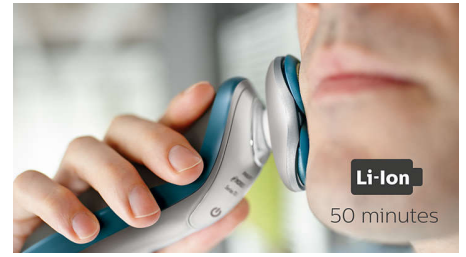

50 shaving minutes

A powerful lithium-ion battery gives you more shaves per charge. Charge it for an hour for up to 50 minutes of shaving time. Charge it for 5 minutes and you'll have enough power for one shave.

3-level battery indicator

The intuitive display shows relevant information, enabling you to get the best performance out of your shaver: - 3-level battery indicator - cleaning indicator - battery low indicator - replacement head indicator - travel lock indicator.

Built to last

All of our shavers come with a 2-year worldwide warranty and can adapt to any voltage. The long-lasting blades only need to be replaced after 1 year.