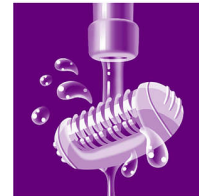

## Two speed settings

This epilator has two speed settings. Speed 1 for extra gentle epilation and speed 2 for extra efficient epilation

## Sensitive area cap

This epilator has a sensitive area cap. Specifically adapted for more sensitive skin, allowing for gentle epilation in delicate areas

## Washable head

The head can be detached and cleaned under running water for better hygiene.