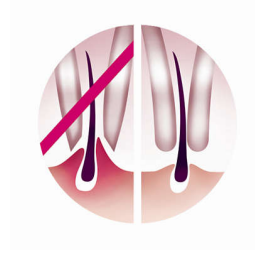

## Exfoliation brush

Unique Philips design which contains hypo-allergenic bristles for optimal hygiene, fits perfectly in your hand for optimal handling in all conditions and can be used wet & dry.

## Massage attachment

Gently vibrating massage bar stimulates and soothes the skin for a pleasant epilation process.

## Gentle tweezing discs

This epilator has gentle tweezing discs to remove hair without pulling the skin.