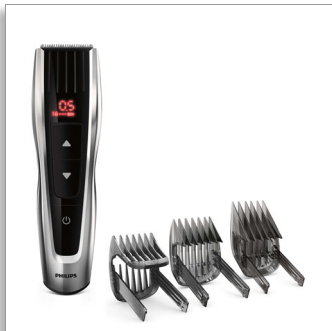

Philips Hairclipper series
7000
Hair clipper

Stainless steel blades
60 length settings
120mins cordless use/1h charge

HC7460/13

1 click, total precision

with Motorized Combs

HAIRCLIPPER Series 7000 gives you total precision and control of your haircut with just one click. With Motorized Combs and a high performance cutting element, it's the only clipper that gives consistently the expected results.

Easy to use

- Remembers the last used length setting
- Up to 120 minutes of cordless use

Performance

- Self-sharpening steel blades for long-lasting sharpness
- Motorized Combs for easy length selection
- Effortlessly adapts to thick hair
- Double-sharpened cutting element cuts two times faster*
- Warranty for purchase protection

Ultimate precision and control

- Control buttons
- Easy to select and lock-in 60 length settings: 0,5 to 42mm
- Adjustable hair combs for the best clipping results

PHILIPS

Hair clipper

Stainless steel blades 60 length settings, 120mins cordless use/1h charge

3 adjustable hair combs

The clipper comes with 3 adjustable hair combs: from 1 to 7mm, 7 to 24mm and 24 to 42mm. Just attach one of the combs for more than 60 lock-in length settings, with precisely 0,2mm increments between 1 and 7mm, and 1mm between 7 and 42mm. Or you can use