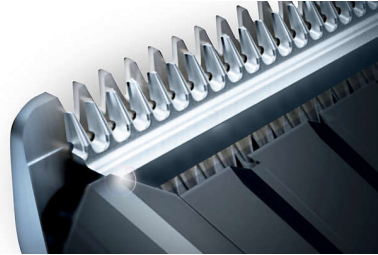

Highlights

Control buttons

The intuitive user interface gives you precise feedback on the selected length. Use the buttons to easily select and lock-in more than 60 length settings. Quickly browse through lengths or slowly go through each small step of 0.2 mm.

60 lock-in length settings

Use the Control Buttons to precisely select and lock-in the length you want, with more than 60 length settings. Use the comb to trim with precisely 0,2mm increments between 1 and 7mm, and 1mm between 7 and 42mm. Or you can use it without the comb for a close 0.5mm trim.

3 adjustable hair combs

The clipper comes with 3 adjustable hair combs: from 1 to 7mm, 7 to 24mm and 24 to 42mm. Just attach one of the combs for more than 60 lock-in length settings, with precisely 0,2mm increments between 1 and 7mm, and 1mm between 7 and 42mm. Or you can use

the clipper without the comb for a close 0.5mm trim.

Stainless steel blades

Self-sharpening stainless steel blades for long-lasting sharpness.

Motorized Combs

The motor powered length setting system easily selects and locks in the preferred length. The motor powers the comb and allows selecting between lengths with a precision of up to 0.2mm. This innovative technology gives you the security of clipping all the time at the desired length and achieving consistent results time after time.