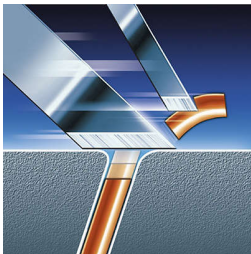

Super Lift & Cut technology