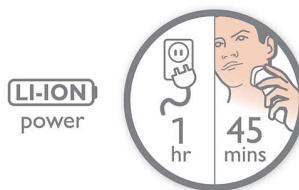

Fully washable

Fully washable: Simply rinse under the tap

Pop-up trimmer

The full width, pop-up trimmer is perfect for grooming your sideburns and mustache.

Cordless use only

Up to 45 minutes of cordless power. Fully charges in 8 hours or 3-minute quick charge for 1 shave.