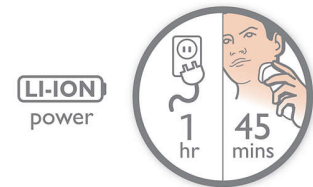

Cordless use only

Up to 45 minutes of cordless power. Fully charges in 8 hours or 3-minute quick charge for 1 shave.