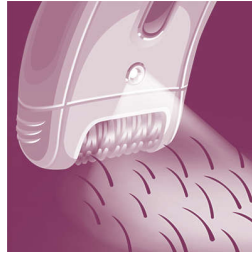

Opti-light

Built in Opti-light reveals tiny, fine hairs clearly