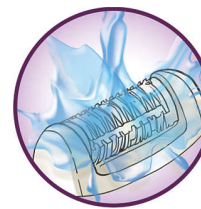

## Optimal performance cap

The pivoting movement of the performance cap helps you to keep the epilator in the ideal angle for optimal results

## Skin stretcher

Subtle stretching action on the skin makes even short hair stand up for easy epilation.

## Washable epilation head

This epilator has a washable epilation head. The head can be detached and cleaned under running water for better hygiene