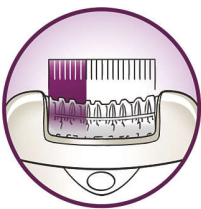

Extra wide head

Extra wide epilation head encounters and removes more hair in one stroke for long lasting and super smooth results in minutes

Gentleness system

Gently vibrating massage bar stimulates and soothes the skin for a pleasant epilation process