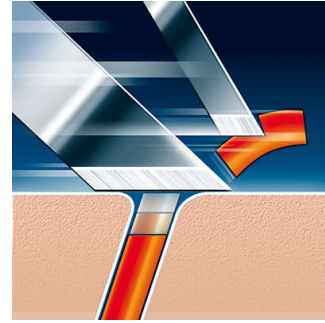

Philips
shaving heads

CloseCut
1 head

HQ4

Keep a close shave

Change heads every 2 years for best results

Every year, your blades travel the height of Mt. Everest ... 49 times! After such a workout, even the best materials can lose their edge. Retain your razor's peak performance - Replace the heads once every 2 years.

Comfortably close

- Super Lift & Cut shaving technology with dual blade system

Microgroove

- Microgroove for a closer shave

PHILIPS

Specifications

Shaving heads

- Fits product types: HQ4405, HQ4819, HQ4826, HQ322, HQ444, HQ4866, 4852XL, HQ300, HQ5817, HQ4856, HQ4825, HQ4625, HQ386, HQ284, HQ240, 4885XL, 4865XL, 4825XL, 4605X, HQ852, HQ805, HQ40, HS930, HS920, HQ4870, HQ4846, HQ4800, HQ4865, HQ4601, HQ4441, HQ384, HQ380, HQ360, HQ304, HQ302, HQ20, HQ489, HQ422, HS190, HQ132, HQ802, HQ46, HS970, HS 190, HQ4807, HQ4806, 4604X, HQ803, HQ460, HQ468, HQ340, HQ4821, HQ5430, 4816XL, 4417LC, HQ5823, HQ4411, HQ33, HQ5820, HQ4822, HQ4608, HQ36, 4853XL, 4817XL, 4606X, HQ806, HQ42, HQ5601, HQ5426, HQ4851,

- Shaving heads per packaging: 1

Highlights

Super Lift & Cut technology

Dual blade system of your Philips shaver: first blade lifts, second blade cuts for a comfortable close shave.

Microgroove for a closer shave