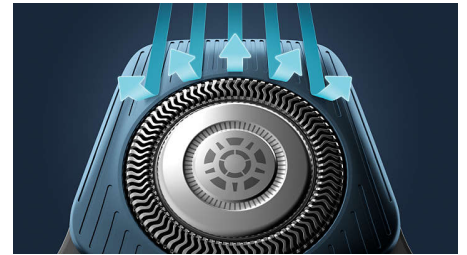

Power Adapt sensor

The electric shaver has intelligent facial-hair sensor that reads hair density 125 times per second. The technology auto-adapts cutting power for an effortless and gentle shave.

360-D Flexing heads

Designed to follow the contours of your face, this Philips electric shaver has fully flexible heads that turn 360° for a thorough and comfortable shave.

Hair-Guide precision heads

This new shape precision shaver is enhanced with hair guiding channels for optimal cutting and skin comfort.