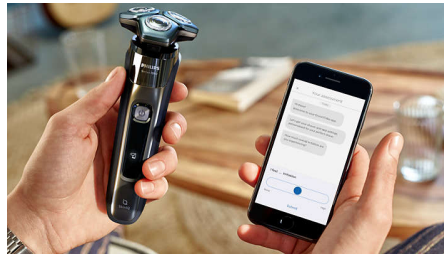

Personalization via app

Pair your Philips electric shaver to the GroomTribe app and prepare to master your technique. Just track your progress and personalize your routine to achieve a shave that's both close and kind.