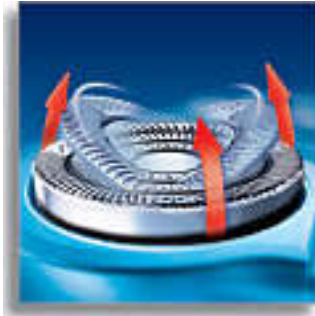

## Precision Cutting System

The electric shaver has ultra thin heads with slots to shave the long hairs and holes to shave even the shortest stubble.

## Super Lift & Cut technology

The dual blade system of this electric shaver lifts hairs to cut comfortably below skin level.

## Reflex Action system

Automatically adjusts to every curve of your face and neck.

## Individually floating heads

Align the razor sharp blades of your Philips shaver closer to your skin for exceptional closeness.