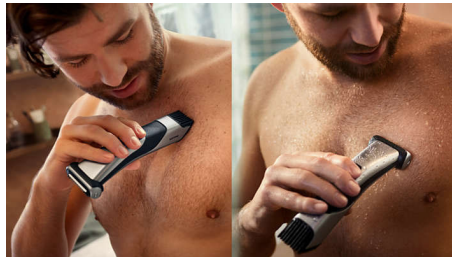

- 100% Showerproof body groomer
- Ergonomic grip for added grooming control
- 80 minutes cordless use and quick 1-hour charging
- Body groomer built to last with no oil required

Safely and effectively trims even intimate hair

PHILIPS

Showerproof groin and body trimmer
Adjustable comb, 3-11mm Contour following 4D shaver, 80 min cordless use, 1h charge

BG7025/15

Highlights

Double grooming heads

Now you can confidently trim and shave everywhere below the neck with just one tool. Use the Philips Bodygroom 7000 full body trimmer and shaver to trim with one single attachment for an even result on your back, shoulders, chest, abs, underarm, arms, groin and legs.

Contour following 4D shaver

Thanks to the 4 directional pivoting head, this adjustable body shaver adapts to every contour of your body giving you our closest shave yet.

Integrated, adjustable trimmer

The integrated trimmer with adjustable comb is designed to offer more power to cut even the thickest hair. Achieve a natural look or closer result thanks to a 5 length adjustable comb with trim lengths ranging from 3mm to 11mm.

Skin-friendly body shaver

The shaver head features patented rounded tips and a hypo-allergenic foil to protect your skin from cuts and nicks while shaving.

Dual step shaving

The men's body groomer designed to capture short, long and thick hair in a single stroke. The dual step shaving first trims longer hairs, which are shaved by the foil for a closer result.