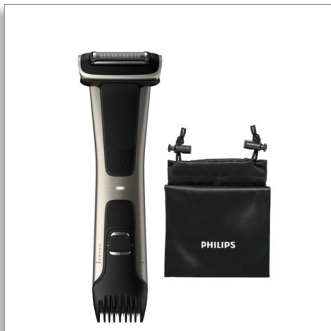

Philips Bodygroom Series
7000
Showerproof groin and
body trimmer

Adjustable comb, 3-11mm
Contour following 4D shaver
80 min cordless use, 1h charge

BG7025/15

Precise body grooming, safe even below the belt

4D contour following and advanced skin protection

The Series 7000 with its unique double grooming heads and advanced safety technology lets you confidently switch between shaving & trimming. Precise results with the contour following 4D shaver and 5-length trimmer, anywhere on your body.

Safely and effectively trims even intimate hair

- Dual step shaving for even results on different hair
- LED light shows battery status
- Self sharpening trimmer blades for long lasting performance

Easy and convenient use

- 100% Showerproof body groomer
- Ergonomic grip for added grooming control
- 80 minutes cordless use and quick 1-hour charging
- Body groomer built to last with no oil required

Safely and effectively trims even intimate hair