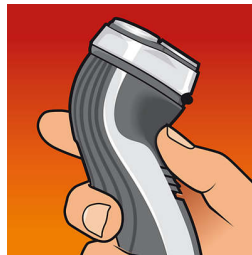

Easy grip for optimal handling