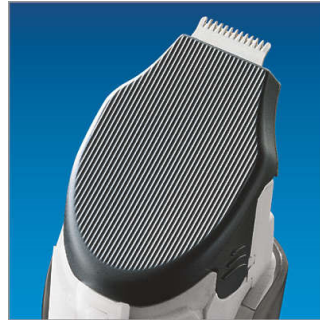

Best performance that feels great

- Contour following comb for speed and comfort
- SteelWave self-sharpening blades for precise results

Create the look you want

- 8 integrated length settings up to 21mm
- Precision detail trimmer to create and maintain your lines
- Length indicator shows remaining hair length in mm

Provides optimal power

- Corded and cordless use for maximum power and freedom

PHILIPS

Highlights

Contour following comb

The contour following comb adjusts to every curve to give fast and comfortable results.

Self-sharpening blades

Revolutionary wave-shaped, self-sharpening blades channel and cut hair for a precise and even result.

8 integrated length settings

Select and locks your desired length within a versatile range of possible lengths.

Length indicator

On the front of the hair clipper the length indicator shows you the exact hair length you'll get with a particular setting.

Precision detail trimmer

Create any style you want with precision.