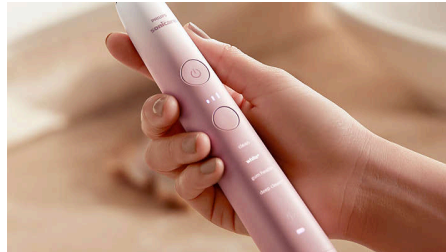

Gentle on your gums

The C3 Premium Plaque Control toothbrush head is designed to give you your deepest clean yet. Soft, flexible sides and bristles perfectly curve around the contours of your teeth, giving you 4x more surface contact and helping target hard-to-reach spots***

Premium brushing experience

Our DiamondClean 9000 electric toothbrush comes with a standout ombré design for a premium, ergonomic brushing experience that suits your style. Slim, compact travel case in a complementary colour goes anywhere life takes you.

Advanced Sonicare technology

Powerful sonic vibrations move 62,000 times every minute to drive plaque-fighting bubbles between your teeth and along your gum line. Removes up to 10x more plaque than a manual toothbrush.

4 modes/3 intensities

Choose from 4 brushing modes: Clean for exceptional everyday cleaning, White+ to brighten your smile, Gum Health for a gentle yet effective clean and Deep Clean+ for an invigorating deep clean. Three intensity settings from Low to High let you boost performance or care for sensitive gums.