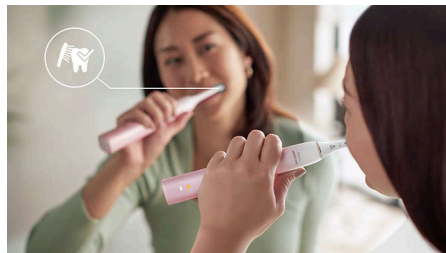

Built-in pressure sensor

You might not notice if you're brushing too hard, but your Philips Sonicare DiamondClean 9000 will. If you need to ease up, the electric

HX9911/79

toothbrush will make a pulsing sound. It's a heads up to let your toothbrush head do the work.