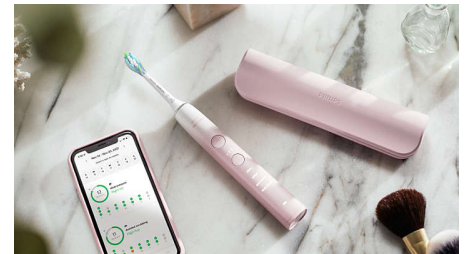

Sonicare app

The DiamondClean 9000 gives you the guidance you need to improve and maintain healthy brushing habits in between dentist check-ups. Built-in smart sensors let you know when you're using too much pressure, and by connecting your brushing experience to the Sonicare app, a personalised Progress Report helps you stay on track and see how much you've improved over time.