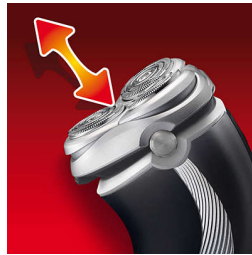

PHILIPS

Electric shaver

8200 series

With battery level indicator

HQ8260

Fast. Close. Efficient.

The three tracks of the Speed-XL shaving heads of this Philips electric shaver offer 50% more shaving surface for a fast and close shave

Rinses clean in seconds

- FastRinse with anti-bacterial coating inside

Highlights

Speed-XL shaving heads

The three shaving tracks offer 50% more shaving surface for a fast and close shave.
*Compared to standard rotary shaving heads.

SmartTouch Contour-following

Constantly keeps the 3 shaving heads in close contact with your skin for a fast and efficient shave.

Precision Cutting System

The electric shaver has ultra-thin heads with slots to shave the long hairs and holes to shave even the shortest stubble.

Super Lift & Cut technology

The dual blade system of this electric shaver lifts hairs to cut comfortably below skin level.

Reflex Action system

Automatically adjusts to every curve of your face and neck.