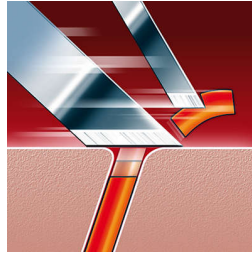

Rinses clean in seconds

- FastRinse with anti-bacterial coating inside

Highlights

Speed-XL shaving heads

The three shaving tracks offer 50% more shaving surface for a fast and close shave.
*Compared to standard rotary shaving heads.

SmartTouch Contour-following

Constantly keeps the 3 shaving heads in close contact with your skin for a fast and efficient shave.

Precision Cutting System

The electric shaver has ultra-thin heads with slots to shave the long hairs and holes to shave even the shortest stubble.

Super Lift & Cut technology

The dual blade system of this electric shaver lifts hairs to cut comfortably below skin level.

Reflex Action system

Automatically adjusts to every curve of your face and neck.