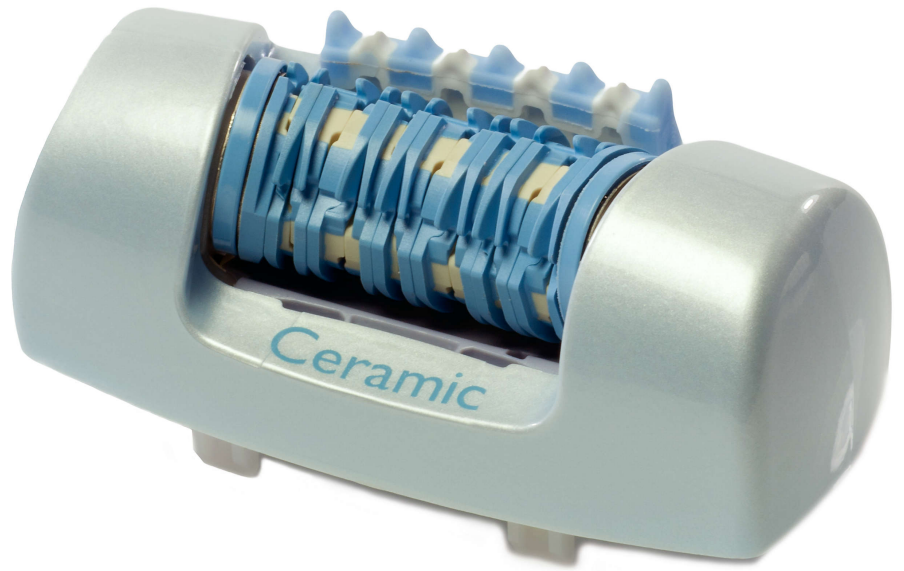

PHILIPS

Epilation head

arctic pearl (blue)

HP1058/01

For continuously smooth shaving

Find matching products on the specifications tab

Do you need a new shaving head for your Lady shaver? This shaving head removes hair thoroughly. For a perfect and long-lasting result!

Ease of using Philips spare parts

- Easily renew your product with original Philips parts

Highlights

Easy replacement of product parts

From time to time your product needs a facelift, and with Philips consumer replacement parts to renew your product, it's never been so easy! All this with guaranteed Philips quality.

Specifications

Replaceable part

Fits product types: HP6501/00, HP6501/99
Fits product types: PT736/18