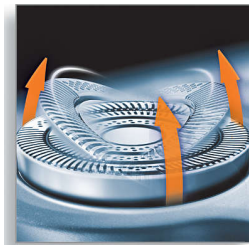

Highlights

SmartTouch Contour-following

Constantly keeps the 3 shaving heads in close contact with your skin for a fast and efficient shave.

Speed-XL shaving heads

The three shaving tracks offer 50% more shaving surface for a fast and close shave.
*compared to standard rotary shaving heads.

Personal Comfort Control

Personal Comfort Control adapts the shaver to your skin type. Select the 'Normal' setting for a fast and comfortable close shave. Select 'Sensitive' for a comfortable close shave with maximum skin comfort.

Precision Cutting System

The electric shaver has ultra thin heads with slots to shave the long hairs and holes to shave even the shortest stubble.

Super Lift & Cut technology

The dual blade system of this electric shaver lifts hairs to cut comfortably below skin level.

Reflex Action system

Automatically adjust to every curve of your face and neck for flexible, smoother shaving.

Individually floating heads

Align the razor sharp blades of your Philips shaver closer to your skin for exceptional closeness.