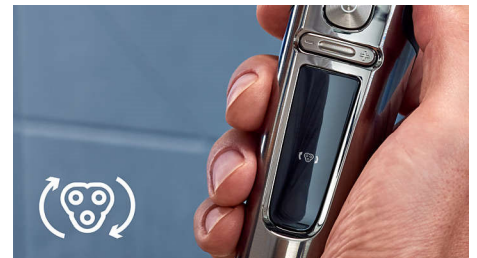

Excellent skin comfort system

Get a highly efficient shave, even on longer beards. This Philips shaver has wider, rounder openings that catch more hair per pass, and prevent you from having to repeatedly shave the same area.

Superb SkinComfort rings

The shaver S9000 Prestige features anti-friction SkinComfort rings, which result in superb and effortless gliding across your skin.

Replacement reminder

The latest Philips shavers have an inbuilt replacement reminder in the form of a shaving unit symbol. This symbol will light up and indicate you when to replace shaving heads.