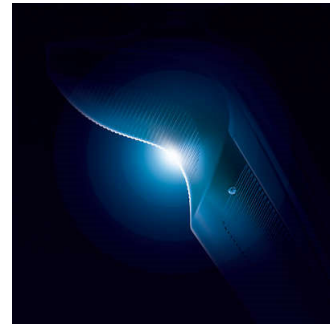

Super Lift & Cut Action

The dual blade system built into the Philips electric shaver lifts hairs to cut comfortably below skin level for a closer shave.

SkinGlide

The low-friction SkinGlide shaving surface of the electric shaver slides smoothly along your skin for a close easy shave.

UltraTrack Shaver Heads

Get a close shave that minimizes skin irritation. The shaving head has 3 specialized tracks: slots for normal hair; channels for long or flat laying hair; and holes for the shortest stubble on your face.

Aquatec

The Aquatec wet & dry seal of the electric shaver lets you choose how you prefer to shave. You can get a comfortable dry shave or a refreshing wet shave using a shaving gel or foam for extra skin comfort.

Easy grip

The easy grip shaver handle has an ergonomic grip with anti-slip coating, ensuring close control for an extra precision shave.

Specifications

Shaving Performance

- Contour following: GyroFlex 3D contour following
- Shaving system: UltraTrack shaving heads, Speed XL shaving heads, DualPrecision System, Patented Super Lift & Cut
- SkinComfort: SkinGlide
- Styling: Skin friendly precision trimmer