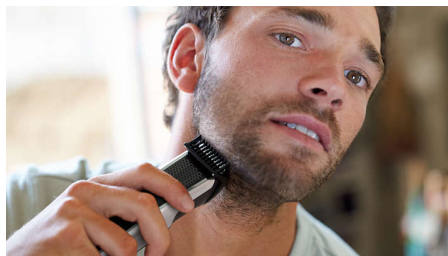

Advanced precision

Ultimate control for beard and hair

The Philips Norelco Beard Trimmer 5500 is a premium beard and stubble trimmer which also cuts hair. Designed for an even trim from any angle and features 40 adjustable lengths, DualCut steel blades and 90 minutes of Lithium Ion run time.

Easy to use

- Cordless use for up to 90 mins

Cutting performance

- One pass, even trim

Even trimming results

- Trims evenly and captures low-lying hairs

Precision and control

- Adjusts to different length settings

Built to last

- Warranty for purchase protection

Highlights

One pass even trim

Never miss a spot again with the Philips Beardtrimmer Series 5000. Our inbuilt Lift&Trim system picks up low-lying hairs and rounded combs trim at an even length.

Lift & Trim PRO system

Stubble doesn't stand a chance. The Lift&Trim Pro system captures all your low-lying hairs and lifts them up toward the blades for a precise cut – whilst still being an ideal trimmer for long beards too.