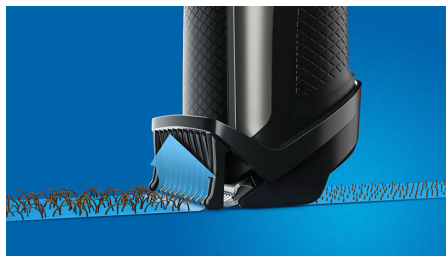

40 adjustable length settings

Cut to the exact length you're after with this cordless beard trimmer. Just spin the zoom wheel to one of 40 length settings in 1/128" (0.2mm) increments.

DualCut

Get a fast and even trim with Philips beard trimmer for men, with self-sharpening steel blades and 2x as many blades, thanks to DualCut.

Lift & Trim PRO system

Stubble doesn't stand a chance. The Lift&Trim Pro system captures all your low-lying hairs and lifts them up toward the blades for a precise cut – whilst still being an ideal trimmer for long beards too.