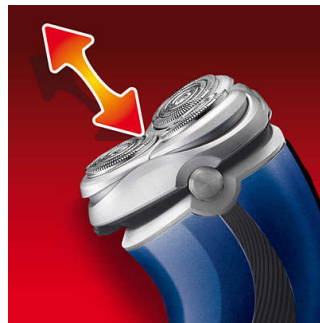

Rinses clean in seconds

- FastRinse with anti-bacterial coating inside

PHILIPS

Highlights

Speed-XL shaving heads

The three shaving tracks offer 50% more shaving surface for a fast and close shave. *Compared to standard rotary shaving heads.

SmartTouch Contour-following

Constantly keeps the 3 shaving heads in close contact with your skin for a fast and efficient shave.

FastRinse

Anti-bacterial coating inside the shaving unit ensures that the shaver is rinsed clean in seconds.

Precision Cutting System

The electric shaver has ultra-thin heads with slots to shave the long hairs and holes to shave even the shortest stubble.

Super Lift & Cut technology

The dual blade system of this electric shaver lifts hairs to cut comfortably below skin level.

Reflex Action system

Automatically adjusts to every curve of your face and neck.

Specifications

Shaving Performance

- Contour following: SmartTouch Contour-following, Reflex Action system, Individual floating heads
- Shaving system: Speed XL shaving heads, Precision Cutting System, Super Lift & Cut technology
- Styling: Precision trimmer