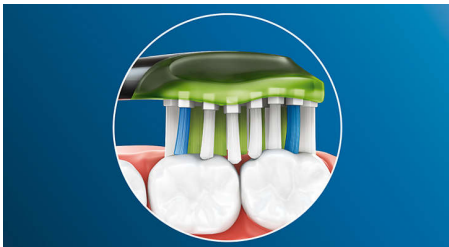

### Philips Sonicare's deep clean

- Up to 10 x more plaque removal than a manual toothbrush
- Up to 4 x more surface contact\*\* for an effortless deep clean

## Whiter teeth, fast

Dense bristles packed into the centre of the Philips Sonicare Premium White brush head work hard to remove plaque, and everyday surface stains from food and drinks. Flexing sides let bristles contour to the unique shape of your teeth and gums for deep cleaning and a brighter smile in just 3 days.

## Adaptive cleaning technology

You get a personalised clean every time you brush with our adaptive cleaning technology. Soft, flexible rubber sides let Premium White adapt to the unique contours of your mouth. Our bristles adjust to your gums and teeth, giving you up to 4 x more surface contact\*\* than a standard brush head for deeper cleaning, even in hard-to-reach spots. The adaptive cleaning technology also allows gentle tracking along the gumline and absorbs excessive brushing pressure, and enables an enhanced sweeping motion for a unique in-mouth feel and superior cleaning.