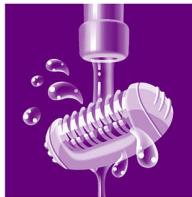

Massage attachment

Gently vibrating massage bar stimulates and soothes the skin for a pleasant epilation process.

Gentle tweezing discs

This epilator has gentle tweezing discs to remove hair without pulling the skin.

Cordless

Up to 30 minutes wirefree epilation, quick 1-hour recharge

Two speed settings

This epilator has two speed settings. Speed 1 for extra gentle epilation and speed 2 for extra efficient epilation

Washable head

The head can be detached and cleaned under running water for better hygiene.

Specifications

Comfortable epilation

Cordless

Accessories

Storage pouch

Cleaning brush

Technical specifications