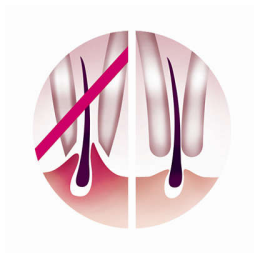

Philips SatinSoft epilator with skin care system protects the skin against pulling and maximizes hygiene. Cordless & rechargeable, for a comfortable use wherever you want.

Smooth skin

- Gentle tweezing discs remove hair without pulling skin

Beautiful skin

- Vibrating massage bar stimulates your skin

Comfortable epilation

- Cordless
- Choose the right speed according to your needs
- Fully washable epilation head for optimal hygiene

Highlights

Massage attachment

Gently vibrating massage bar stimulates and soothes the skin for a pleasant epilation process.

Gentle tweezing discs

This epilator has gentle tweezing discs to remove hair without pulling the skin.

Cordless

Up to 30 minutes wirefree epilation, quick 1-hour recharge

Two speed settings

This epilator has two speed settings. Speed 1 for extra gentle epilation and speed 2 for extra efficient epilation

Washable head