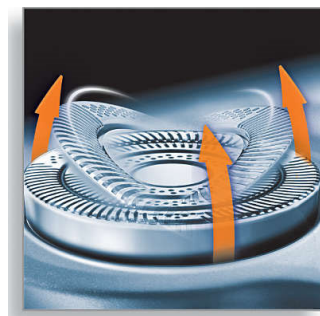

PHILIPS

Highlights

SmartTouch Contour-following

Constantly keeps the 3 shaving heads in close contact with your skin for a fast and efficient shave.

Speed-XL shaving heads

The three shaving tracks offer 50% more shaving surface for a fast and close shave. *Compared to standard rotary shaving heads.

Precision Cutting System

The electric shaver has ultra-thin heads with slots to shave the long hairs and holes to shave even the shortest stubble.

Super Lift & Cut technology

The dual blade system of this electric shaver lifts hairs to cut comfortably below skin level.

Reflex Action system

Automatically adjust to every curve of your face and neck for flexible, smoother shaving.

Individually floating heads

Align the razor-sharp blades of your Philips shaver closer to your skin for exceptional closeness.

Washable shaver

The waterproof shaver can be easily rinsed under the tap.

Specifications

Shaving Performance

- Contour following: SmartTouch Contour-following, Reflex Action system, Individual floating heads
- Shaving system: Precision Cutting System, Super Lift & Cut technology
- Styling: Precision trimmer