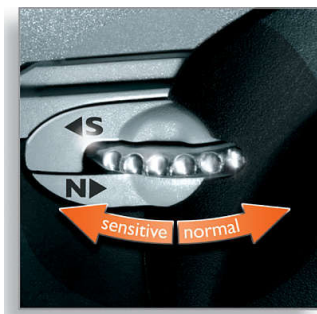

Perfectly close, even in hard-to-reach areas

- SmartTouch Contour-following: for a fast and efficient shave
- Speed-XL shaving heads for a fast and close shave

Prevent skin irritation/Sensitive skin

- Personal Comfort Control adapts to your skin type

PHILIPS

Highlights

SmartTouch Contour-following

Constantly keeps the 3 shaving heads in close contact with your skin for a fast and efficient shave.

Speed-XL shaving heads

The three shaving tracks offer 50% more shaving surface for a fast and close shave. *Compared to standard rotary shaving heads.

Personal Comfort Control

Personal Comfort Control adapts the shaver to your skin type. Select the 'Normal' setting for a fast and comfortable close shave. Select 'Sensitive' for a comfortable close shave with maximum skin comfort.

Precision Cutting System

The electric shaver has ultra-thin heads with slots to shave the long hairs and holes to shave even the shortest stubble.

Super Lift & Cut technology

The dual blade system of this electric shaver lifts hairs to cut comfortably below skin level.