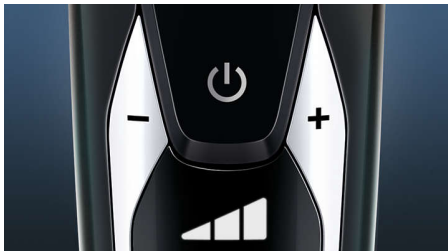

Personal comfort settings

Choose between 3 modes to customize your shave: Sensitive – for a gentle, yet thorough shave. Normal – for a thorough, everyday shave. Fast – for a quick shave that saves you time.