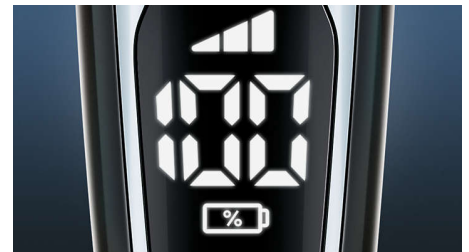

At the touch of a button SmartClean PLUS cleans, lubricates, dries and charges your shaver, so it'll perform at its best every day.

SmartClick beard styler

Change your look with the SmartClick Beard Styler attachment. Choose from 5 length settings to create anything from a perfect stubble look to a short, neatly trimmed beard. Rounded tips and combs are designed to prevent skin irritation.

Digital display

The intuitive display shows relevant information, enabling you to get the best performance out of your shaver: - 3 digit (%) battery indicator - Cleaning Indicator - Battery Low Indicator - Replacement Head Indicator - Travel Lock Indicator