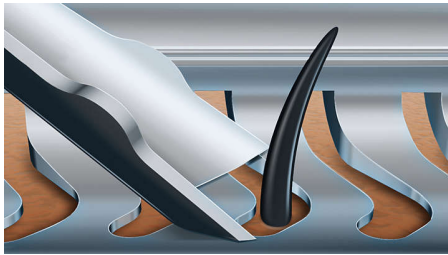

Designed for perfection

- Blades perfectly guide hairs into position for a close shave
- Heads flex in 8 different directions for a superb result

Get the most of your shaver

- Keep your shaver like new with SmartClean
- Click-on beard styler with 5 length settings
- Click-on brush for thorough facial cleansing

Highlights

V-Track precision blade system

Get the perfect close shave. The V-Track Precision Blades gently position each hair in the best cutting position, even the flat laying and different length of hairs. Cuts 30% closer in less strokes leaving your skin in great condition.

8-direction ContourDetectHeads

Follow every contour of your face and neck with 8-directional ContourDetect heads. You'll catch 20% more hairs with every pass. Resulting in an extremely close, smooth shave.