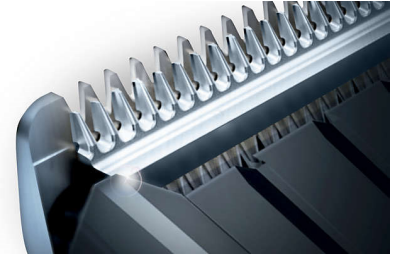

Storage

- Case: Hard case

HC5440/80

Highlights

Stainless steel blades

Self-sharpening stainless steel blades for long-lasting sharpness.

24 lock-in length settings

Turn the zoom wheel to simply select and lock in the length you want, with 23 length settings from 1 to 23mm, and precisely 1mm between each length. Or you can use it without the comb for a close 0.5mm trim.