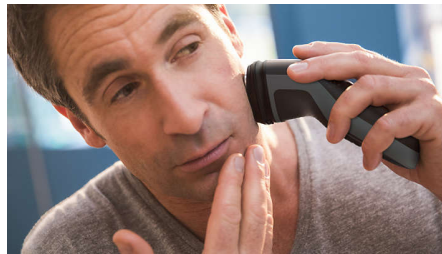

40 minutes of cordless shaving

Use your shaver at home or on-the-go for up to 40 minutes on an 8 hour charge - that's around 13 shaves. Or plug it in for instant and continuous power.