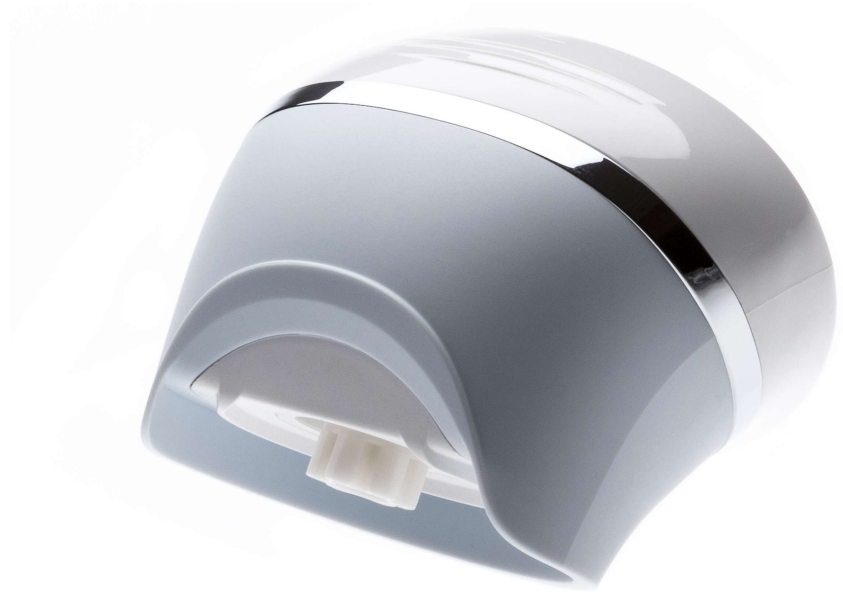

# PHILIPS

Gear box foot file

Satinelle Advanced

1 piece

CP1432

## To replace your current foot file gear box

Find matching products on the specifications tab

Our unique rotating pedicure disc is specifically designed to give you satin-smooth feet from heel to toe

**Ease of using Philips spare parts**