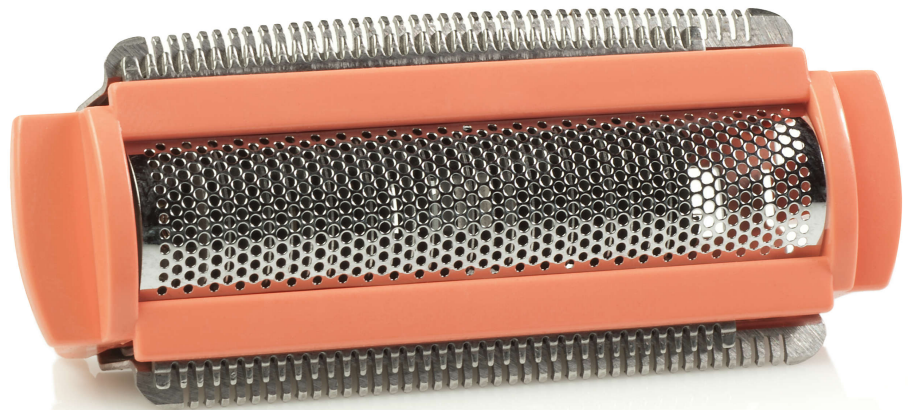

PHILIPS

Cutter unit

HP1063/01

To trim and cut hair

Find matching products on the specifications tab

This cutter, an accessory for your Lady shaver, trims and cuts hair perfectly. Need to replace your current cutter? Order a new one here!

Ease of using Philips spare parts

- Easily renew your product with original Philips parts

Highlights

Easy replacement of product parts

From time to time your product needs a facelift, and with Philips consumer replacement parts to renew your product, it's never been so easy! All this with guaranteed Philips quality.