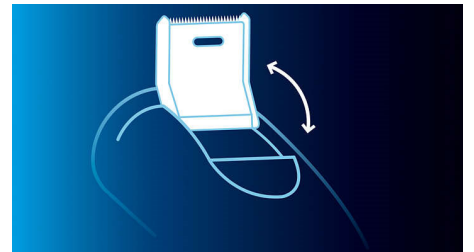

Pop-up trimmer

Full width, pop-up trimmer is perfect for grooming sideburns and moustache.