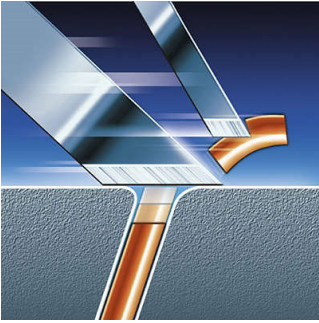

Comfortably close

- Super Lift & Cut technology

Shaves even the shortest stubble

- Precision Cutting System

Adjusts to every curve of your face and neck

- Individually floating heads
- Reflex Action system

Simply rinses clean

- Washable shaver

Moustache and sideburn trimming

- Spring-released, pop-up trimmer

PHILIPS

Highlights

Super Lift & Cut technology

The dual blade system of this electric shaver lifts hairs to cut comfortably below skin level.

Washable shaver

The water resistant Philips shaver can be easily rinsed under the tap.

Reflex Action system

Automatically adjusts to every curve of your face and neck.

Individually floating heads

Align the razor sharp blades of your Philips shaver closer to your skin for exceptional closeness.

Spring-released pop-up trimmer

Full width trimmer is perfect for grooming sideburns and moustache.

Precision Cutting System

The electric shaver has ultra thin heads with slots to shave the long hairs and holes to shave even the shortest stubble.