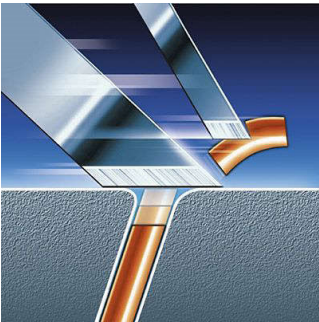

Perfectly close, even on the neck

- Flex & Pivot Action follows every curve

PHILIPS

Highlights

Flex & Pivot Action

Three independently flexing heads in a shaving unit that swivels with a full range of motion. This unique combination ensures optimum skin contact in curved areas to catch even the most problematic neck hair.

Triple-Track shaving heads

The three shaving tracks of the Triple-Track shaving heads offer 50% more shaving surface than standard, single track rotary shaving heads.

Super Lift & Cut technology

The dual blade system of this electric shaver lifts hairs to cut comfortably below skin level.

Precision Cutting System

The electric shaver has ultra thin heads with slots to shave the long hairs and holes to shave even the shortest stubble.

Precision tube trimmer

Patented tube trimmer technology for great precision and maneuverability. Perfect for contouring and trimming moustache and sideburns.

Washable shaver

The waterproof shaver can be easily rinsed under the tap.

Specifications

Shaving Performance

- Contour following: Flex & Pivot Action, Pivoting shaving unit
- Shaving system: Triple-Track shaving heads, Precision Cutting System, Super Lift & Cut technology
- Styling: Skin friendly precision trimmer